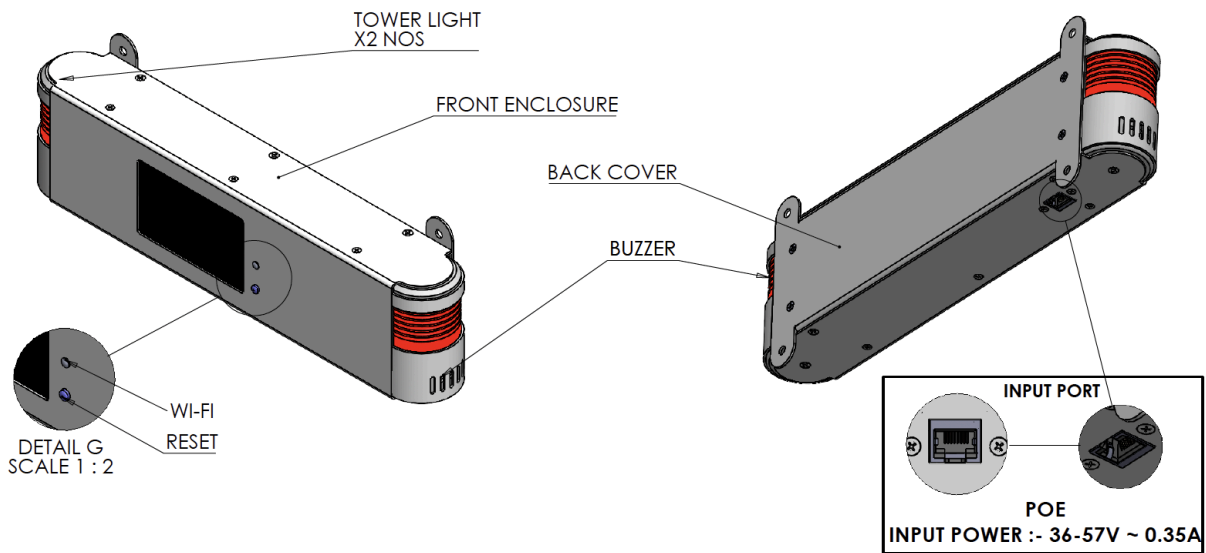

# Sentinel Alarm With Display

XALARM-3001-0001

<b>Dimensions</b>	13" x 3.5" x 2.17" (inches) / 358 x 89.30 x 55 (mm)
<b>Display</b>	4.3" LCD capacitive touchscreen
<b>Alarm Sound</b>	40 dB
<b>Input Power</b>	36-57V ~ 0.35 A
<b>Wi-Fi Protocols</b>	IEEE 802.11b/g/n
<b>Wi-Fi Modes Supported</b>	Wi-Fi Direct, Infrastructure, Remote
<b>Wi-Fi Encryption</b>	WEP, WPA/WPA2, WPA2-Enterprise Personal (PEAPv0/MSCHAPV2, EAP-TTLS)
<b>Controller</b>	16MB memory, 8MB RAM